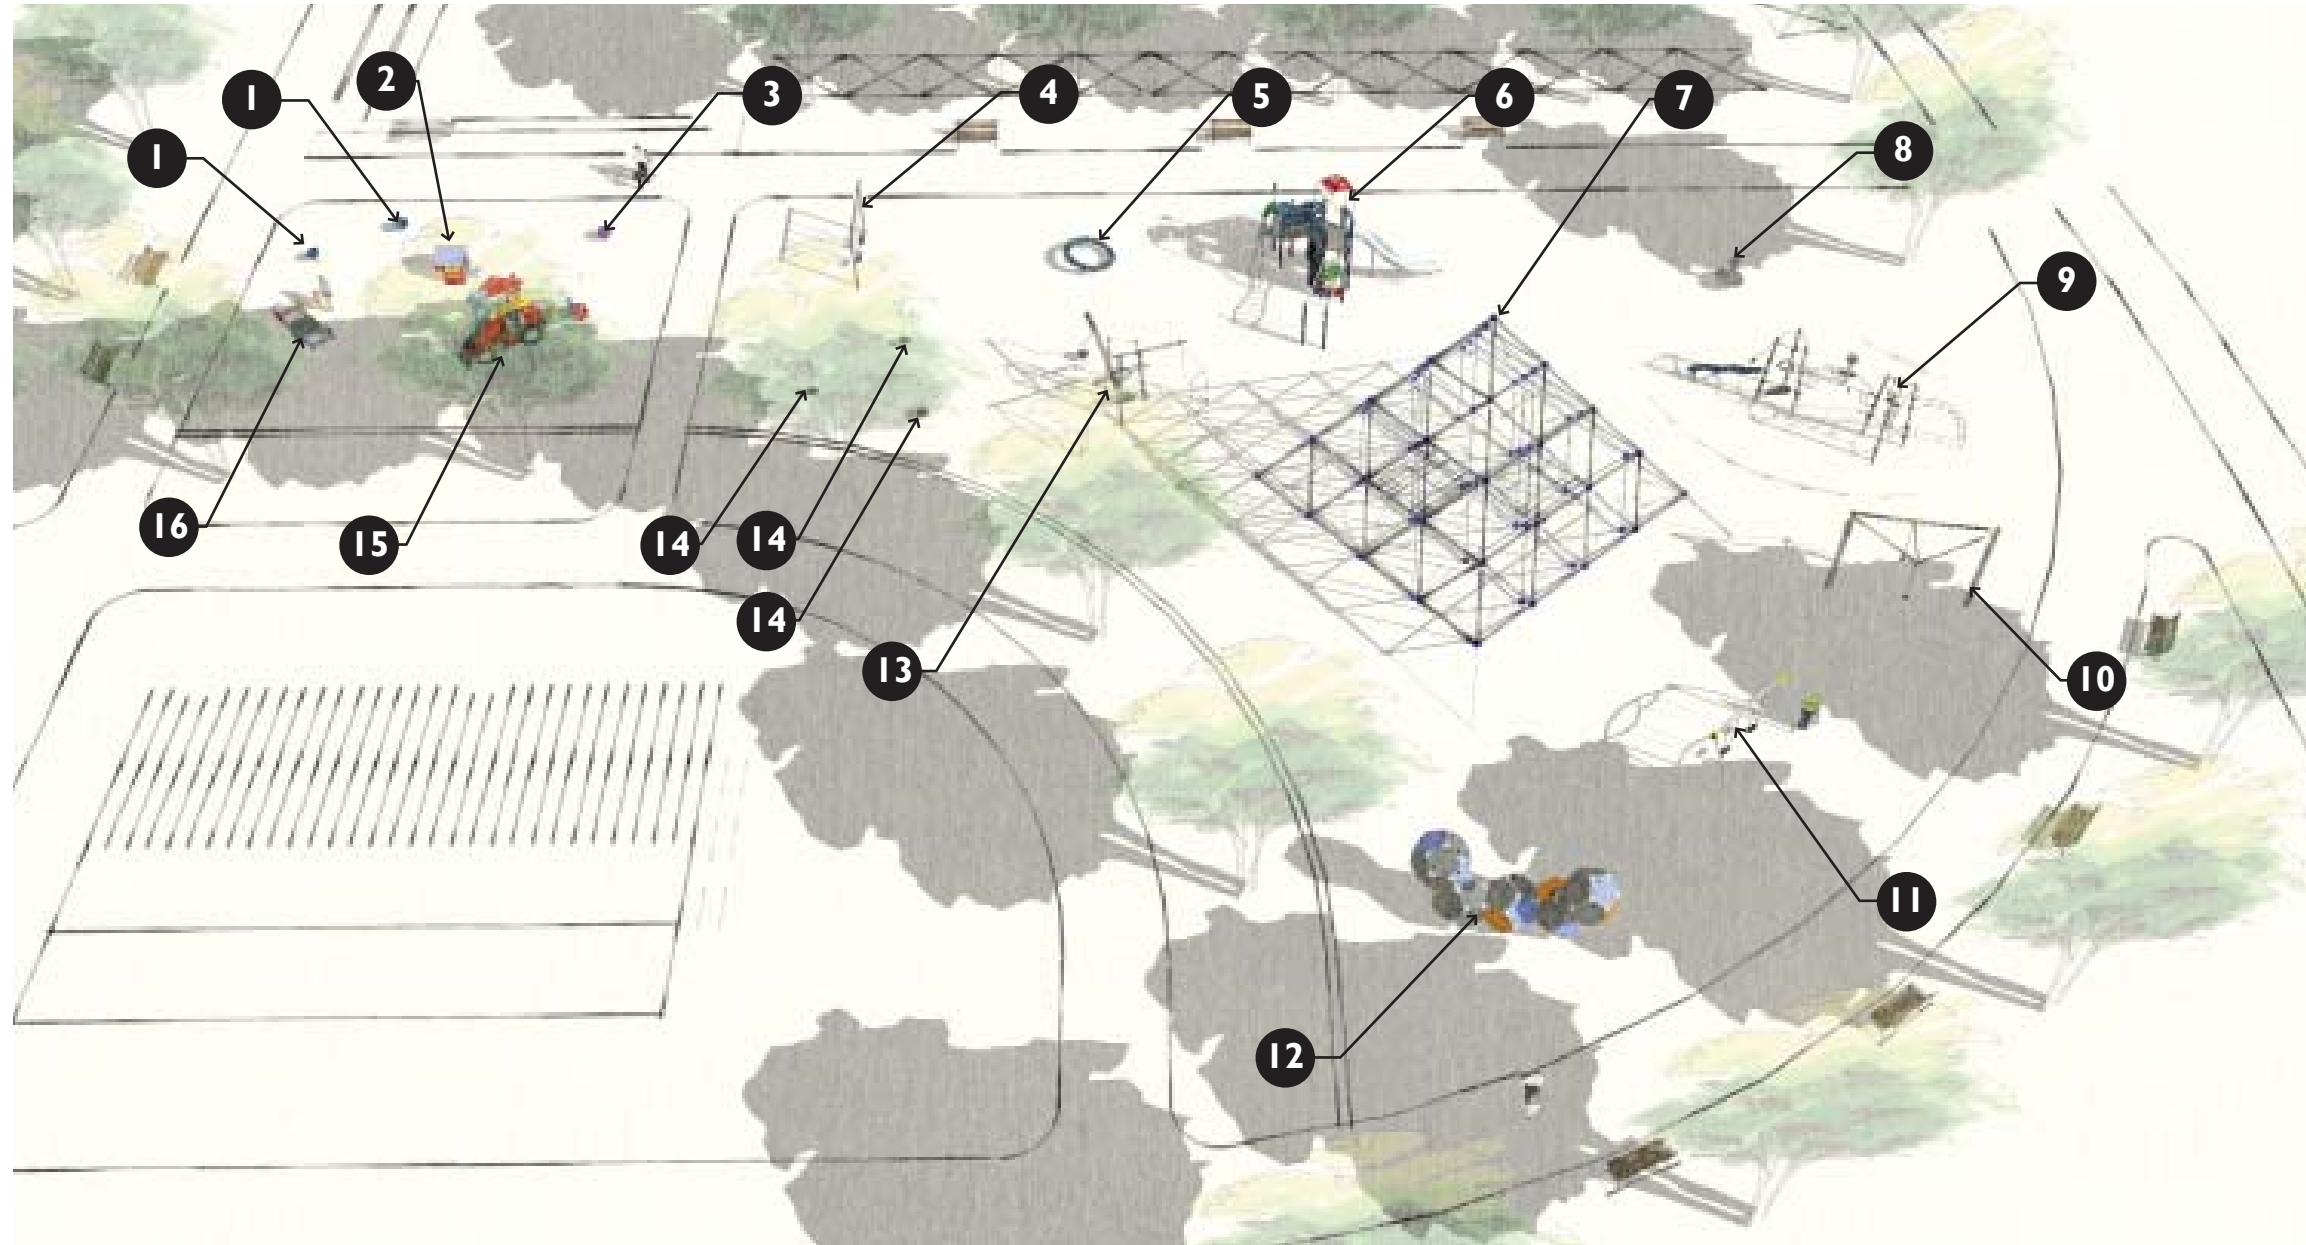

NEPTUNE PARK

MASTER PLAN

NEPTUNE PARK PLAYGROUND DESIGN

1 SPINNER BOWL

2 HOUSE

3 ROTATING TABLE

16 GARDEN SEESAW

15 HOME/RESCUE

14 SPICA

4 SWING

5 SUPERNOVA

6 CREST

7 NEPTUNE XXL

8 ICON ROCKER

9 ICON SPACE

10 VIP SWING

11 SWINGO 2

12 BLOQX

13 CANOPUS